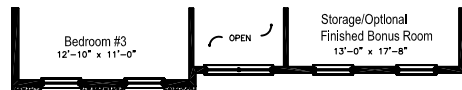

ELIOT VICTORIAN

ELIOT MANOR