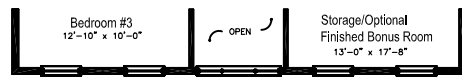

ELIOT COLONIAL

ELIOT VICTORIAN