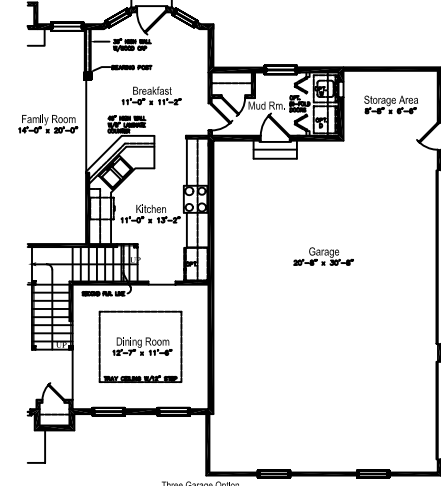

FAULKNER VICTORIAN