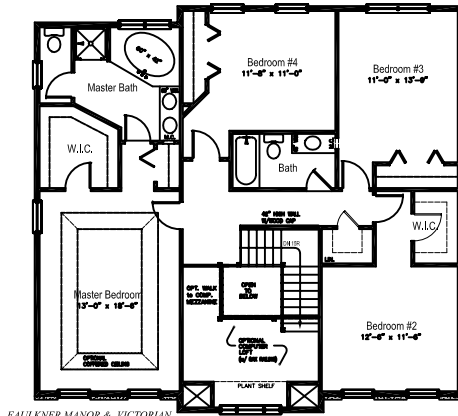

The Portfolio Faulkner

FAULKNER MANOR & VICTORIAN