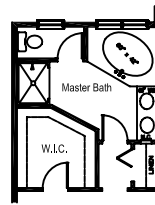

Master Bath with
4' Shower Option