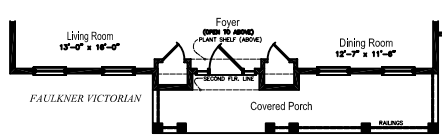

FAULKNER VICTORIAN