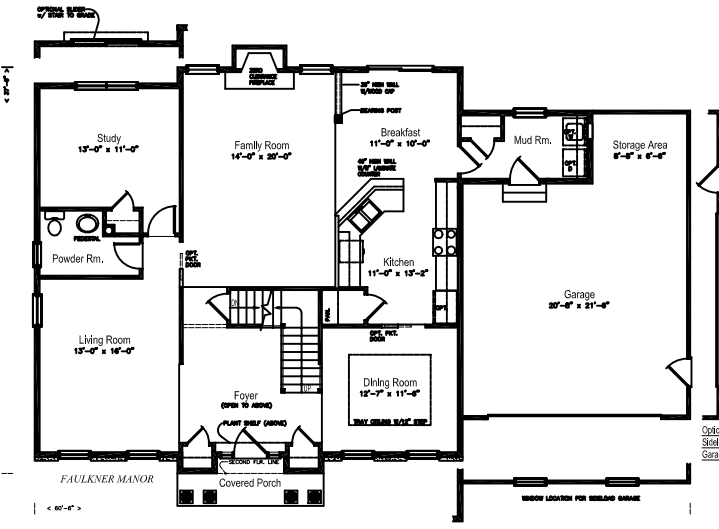

FAULKNER COLONIAL