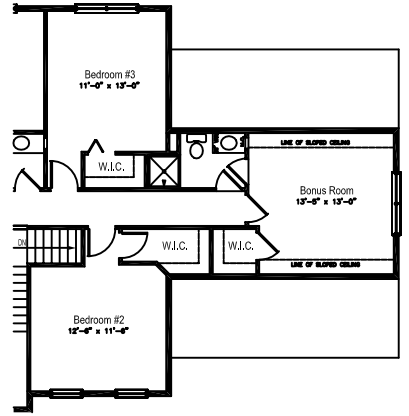

BEDROOM OPTION
SEE THE FULL MODEL OPTION