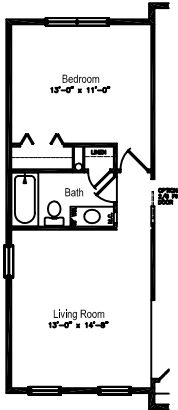

FAULKNER MANOR