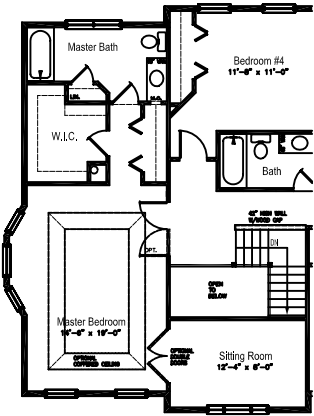

The Portfolio Faulkner

FAULKNER MANOR & VICTORIAN