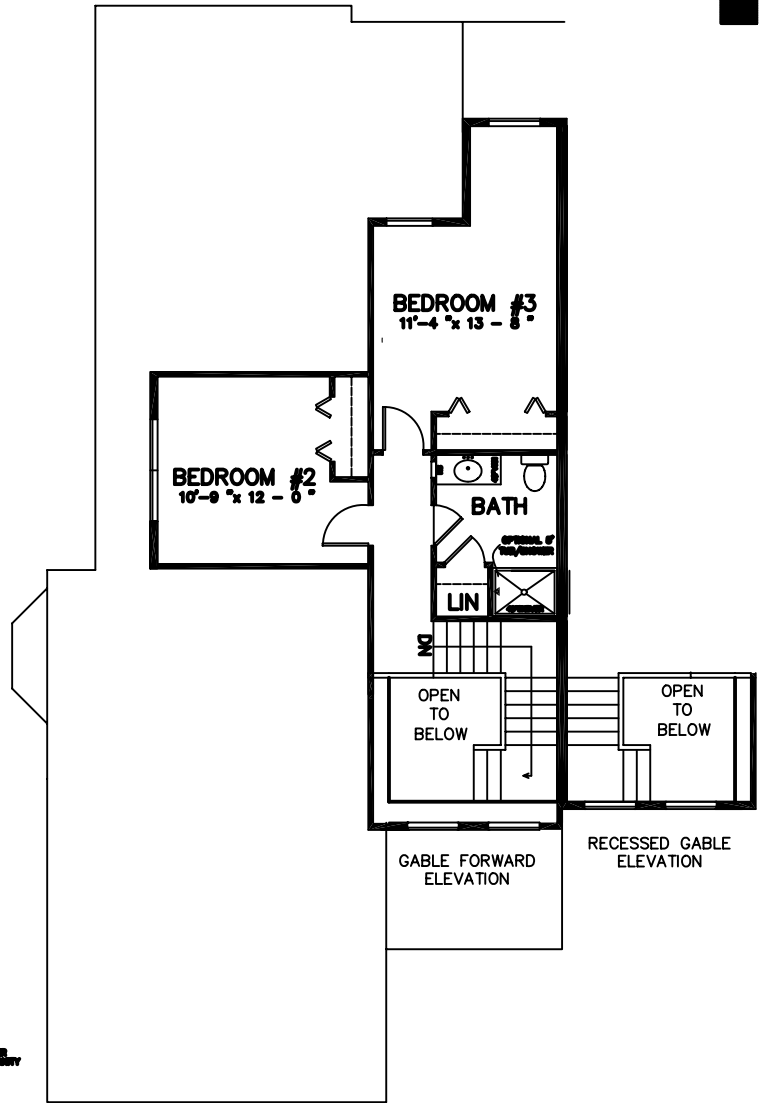

SEE PLAN 101/102

34'-0"